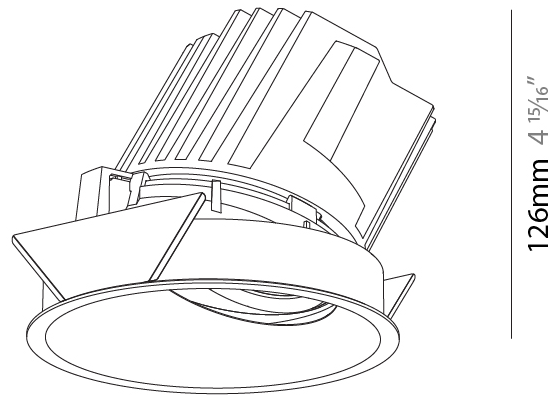

PHYSICAL

Shape: Round
Diameter (mm): 139
Diameter (in): 5 1/2
Height (mm): 126
Height (in): 4 15/16
Ceiling Thickness (mm): 10 / 12.5 / 15
Ceiling Thickness (in): 3/8 or 1/2 or 9/16
Min. Recessing Depth (mm): 140
Min. Recessing Depth (in): 5 1/2
Light Distribution: Adjustable / Asymmetric
Weight (kg): 0.811
Weight (lbs): 1.79
Fixture Finish: SSR / BKV / CWI / CRY / HAB / LAG / UFT / ITA / RUA / RUR / MIC / FTG / MYG / TWT / LOD / PUS / FRO / FUP / KIA / POP / BLS / SPG / MEY / GOH / GUM / CHC / COM / ABZ / JAG / OBR / MOS / ROR
Fixture Material: Aluminum Die Cast
Cut-out Measurements: 130mm / 5 1/8"

ELECTRICAL

Lamp Type: LED (Zhaga Standard)
Input Wattage (W): 13.2 / 16.5
Total Output Wattage (W): 12 / 14
Dimming: Tri-Mode (Non-Dimming and Phase Dimming (120Vac only) and 0-10V Dimming)
Driver Included: No
Driver Location: Recessed Housing
Driver Type: Constant Current - Universal
Driver Class: Class 2
Housing: See components
Input Voltage (V): 120 - 277
Constant Current (MA): 350

LED

Number of LEDs: 1
Color Temperature (°K): 2700 / 3000 / 3500 / 4000
Max. Delivered Lumen (lm): 690 / 760 / 823 / 840
Nominal Lumen (lm): 960 / 1070 / 1156 / 1180
CRI: >90 CRI
Lamp Life (hrs): 50000

OPTICAL

Reflector°: 10
Adjustability: Fixed

RATINGS AND CERTIFICATIONS

Certified By: Certified for North American Standards
IP rating: IP20