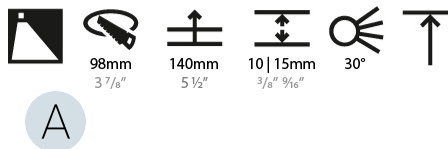

PHYSICAL

Shape: Round
Diameter (mm): 107
Diameter (in): 4 3/16
Height (mm): 118
Height (in): 4 5/8
Ceiling Thickness (mm): 10 / 12.5 / 15
Ceiling Thickness (in): 3/8 or 1/2 or 9/16
Min. Recessing Depth (mm): 140
Min. Recessing Depth (in): 5 1/2
Light Distribution: Adjustable / Asymmetric
Weight (kg): 0.473
Weight (lbs): 1.04
Fixture Finish: SSR / BKV / CWI / CRY / HAB / LAG / UFT / ITA / RUA / RUR / MIC / FTG / MYG / TWT / LOD / PUS / FRO / FUP / KIA / POP / BLS / SPG / MEY / GOH / GUM / CHC / COM / ABZ / JAG / OBR / MOS / ROR
Fixture Material: Aluminum Die Cast
Cut-out Measurements: 98mm / 3 7/8"

ELECTRICAL

Lamp Type: LED (Zhaga Standard)
Input Wattage (W): 16.5
Total Output Wattage (W): 14
Dimming: Tri-Mode (Non-Dimming and Phase Dimming (120Vac only) and 0-10V Dimming)
Driver Included: No
Driver Location: Recessed Housing
Driver Type: Constant Current - Universal
Driver Class: Class 2
Housing: See components
Input Voltage (V): 120 - 277
Constant Current (MA): 350

LED

Number of LEDs: 1
Color Temperature (°K): 2700 / 3000 / 3500 / 4000
Max. Delivered Lumen (lm): 1030 / 1070 / 1117 / 1140
Nominal Lumen (lm): 1386 / 1438 / 1511 / 1542
CRI: >90 CRI
Lamp Life (hrs): 50000

OPTICAL

Reflector: 20 / 40 / 60
Adjustability: Fixed

RATINGS AND CERTIFICATIONS

Certified By: Certified for North American Standards
IP rating: IP20