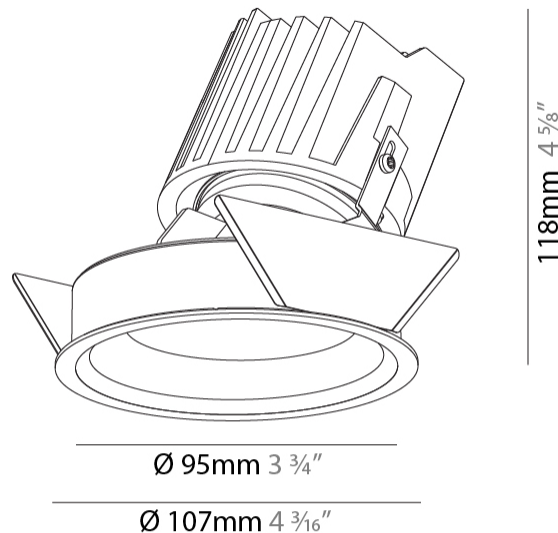

A35549-

base number   Reflector
Options

1. To build a product code in our configurator select the specify button on the base model # product page
2. To build a manual product code on this datasheet choose from the options listed below in blue font and add the suffix to the base model #

GENERAL

Series: Bioniq
Subseries: Bioniq Round Wallwash
Brand: Prolicht
Division: Architectural
Mounting Type: Recessed
Mounting Location: Ceiling
Subcategory: Downlight

PHYSICAL

Shape: Round
Diameter (mm): 107
Diameter (in): 4 3/16
Height (mm): 118
Height (in): 4 5/8
Ceiling Thickness (mm): 10 / 12.5 / 15
Ceiling Thickness (in): 3/8 or 1/2 or 9/16
Min. Recessing Depth (mm): 140
Min. Recessing Depth (in): 5 1/2
Light Distribution: Adjustable / Asymmetric
Weight (kg): 0.456
Weight (lbs): 1
Fixture Finish: Chrome
Fixture Material: Aluminum Die Cast
Cut-out Measurements: 98mm / 3 7/8"

ELECTRICAL

Lamp Type: LED (Zhaga Standard)
Total Output Wattage (W): 15
Dimming: Dali Dimming
Driver Included: No
Driver Location: Recessed Housing
Driver Type: Constant Current - 120Vac
Housing: See components
Input Voltage (V): 120
Constant Current (MA): 350

LED

Number of LEDs: 1
Color Temperature (°K): Warm Dim
Max. Delivered Lumen (lm): 910
Nominal Lumen (lm): 1140
CRI: >90 CRI
Lamp Life (hrs): 50000

OPTICAL

Reflector: 20 / 40 / 60

RATINGS AND CERTIFICATIONS

Certified By: Certified for North American Standards
IP rating: IP20