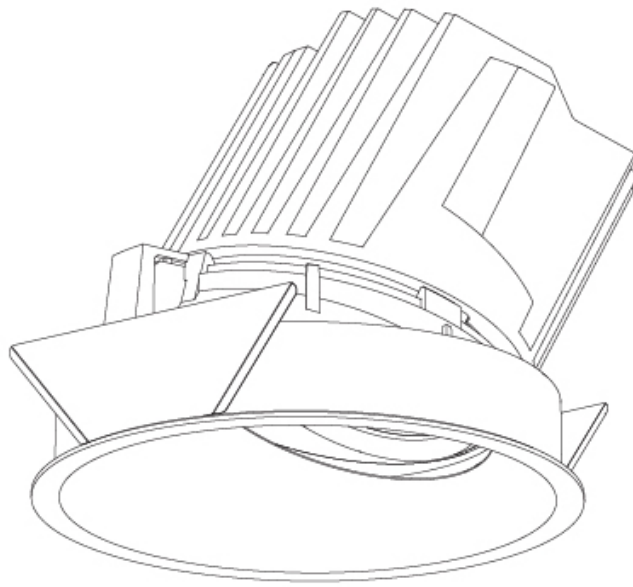

BIONIQ ROUND WALLWASH RECESSED

A35338-

PROJECT

TYPE

SPECIFIER

QUANTITY

DATE