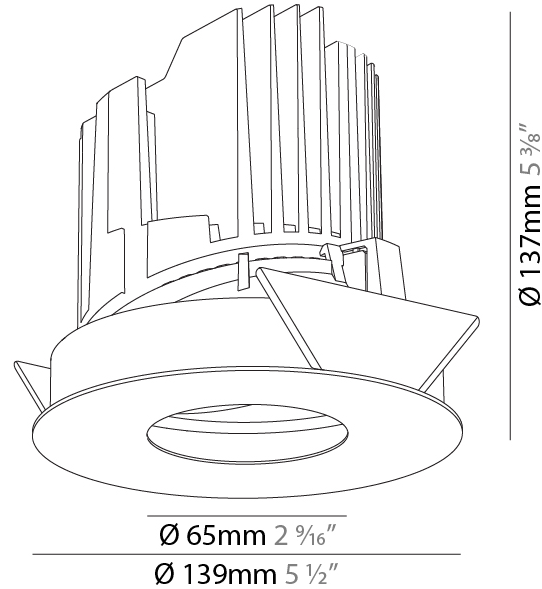

GENERAL

Series: Bioniq
 Subseries: Bioniq Round Pinhole
 Brand: Prolight
 Division: Architectural
 Mounting Type: Recessed
 Mounting Location: Ceiling
 Subcategory: Downlight

PHYSICAL

Shape: Round
 Diameter (mm): 139
 Diameter (in): 5 1/2
 Height (mm): 126
 Height (in): 4 15/16
 Ceiling Thickness (mm): 10 / 12.5 / 15
 Ceiling Thickness (in): 3/8 or 1/2 or 9/16
 Min. Recessing Depth (mm): 140
 Min. Recessing Depth (in): 5 1/2
 Light Distribution: Adjustable / Downlight
 Weight (kg): 0.86
 Weight (lbs): 1.9
 Fixture Finish: SSR / BKV / CWI / CRY / HAB / LAG / UFT / ITA / RUA / RUR / MIC / FTG / MYG / TWT / LOD / PUS / FRO / FUP / KIA / POP / BLS / SPG / MEY / GOH / GUM / CHC / COM / ABZ / JAG / OBR / MOS / ROR
 Fixture Material: Aluminum Die Cast
 Cut-out Measurements: 130mm / 5 1/8"

OPTICAL

Reflector°: 10
 Adjustability: Rotational 355°; Tilt 30°

RATINGS AND CERTIFICATIONS

Certified By: Certified for North American Standards
 IP rating: IP20

PROJECT	_____
TYPE	_____
SPECIFIER	_____
QUANTITY	_____
DATE	_____