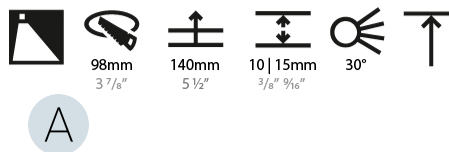

A35549-

base number   Reflector
Options

1. To build a product code in our configurator select the specify button on the base model # product page
2. To build a manual product code on this datasheet choose from the options listed below in blue font and add the suffix to the base model #

GENERAL

Series: Bioniq
Subseries: Bioniq Round Wallwash
Brand: Prolicht
Division: Architectural
Mounting Type: Recessed
Mounting Location: Ceiling
Subcategory: Downlight

PHYSICAL

Shape: Round
Diameter (mm): 107
Diameter (in): 4 3/16
Height (mm): 118
Height (in): 4 5/8
Ceiling Thickness (mm): 10 / 12.5 / 15
Ceiling Thickness (in): 3/8 or 1/2 or 9/16
Min. Recessing Depth (mm): 140
Min. Recessing Depth (in): 5 1/2
Light Distribution: Adjustable / Asymmetric
Weight (kg): 0.456
Weight (lbs): 1
Fixture Finish: Chrome
Fixture Material: Aluminum Die Cast
Cut-out Measurements: 98mm / 3 7/8"

ELECTRICAL

Lamp Type: LED (Zhaga Standard)
Total Output Wattage (W): 15
Dimming: Dali Dimming
Driver Included: No
Driver Location: Recessed Housing
Driver Type: Constant Current - 120Vac
Housing: See components
Input Voltage (V): 120
Constant Current (MA): 350

LED

Number of LEDs: 1
Color Temperature (°K): Warm Dim
Max. Delivered Lumen (lm): 910
Nominal Lumen (lm): 1140
CRI: >90 CRI
Lamp Life (hrs): 50000

OPTICAL

Reflector: 20 / 40 / 60

RATINGS AND CERTIFICATIONS

Certified By: Certified for North American Standards
IP rating: IP20