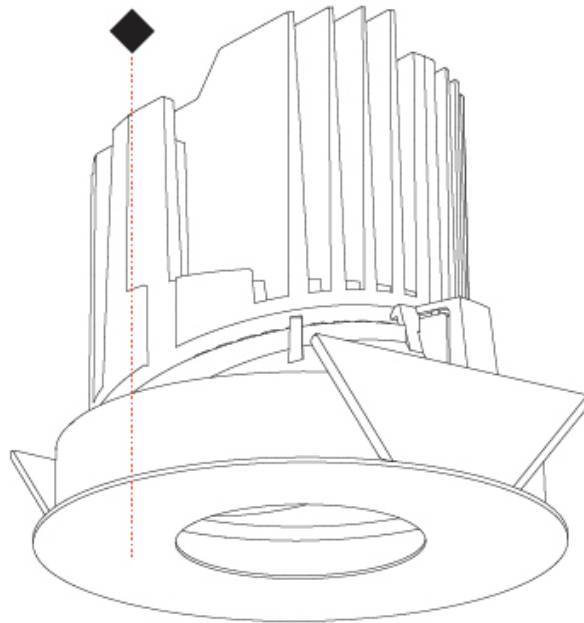

BIONIQ ROUND PINHOLE RECESSED

A37855-

PROJECT

TYPE

SPECIFIER

QUANTITY

DATE