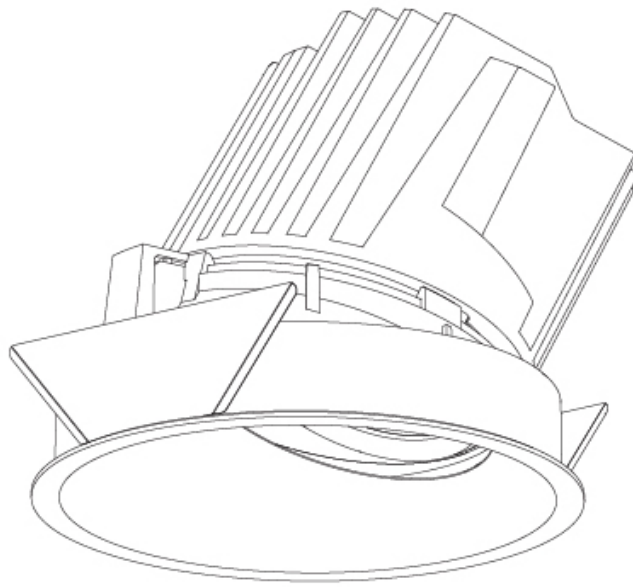

BIONIQ ROUND WALLWASH RECESSED

A35549-

PROJECT

TYPE

SPECIFIER

QUANTITY

DATE