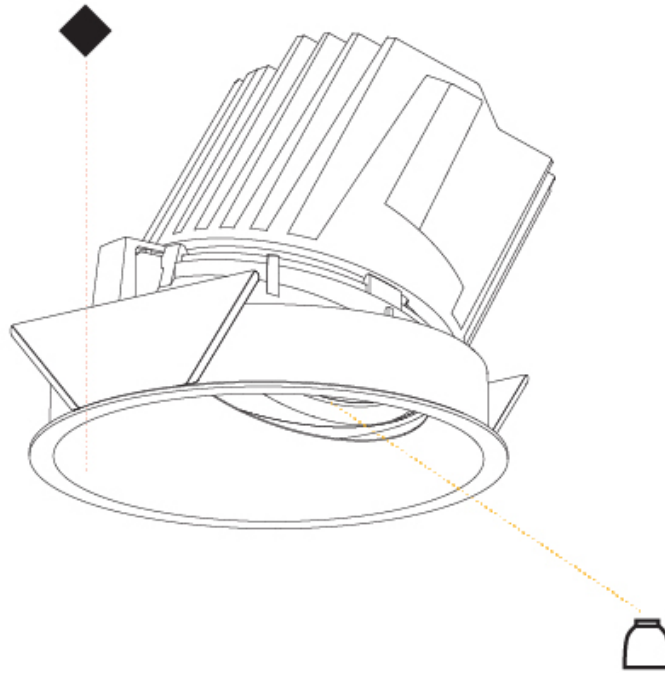

BIONIQ ROUND WALLWASH RECESSED

A35341-

PROJECT

TYPE

SPECIFIER

QUANTITY

DATE