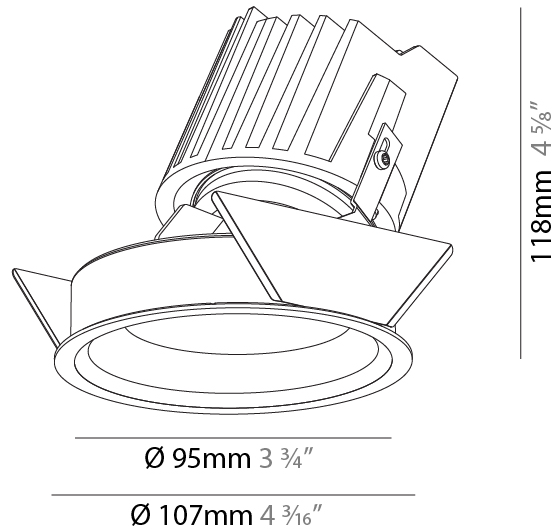

GENERAL

Series: Bioniq
Subseries: Bioniq Round Wallwash
Brand: Prolicht
Division: Architectural
Mounting Type: Recessed
Mounting Location: Ceiling
Subcategory: Downlight

PHYSICAL

Shape: Round
Diameter (mm): 107
Diameter (in): 4 3/16
Height (mm): 118
Height (in): 4 5/8
Ceiling Thickness (mm): 10 / 12.5 / 15
Ceiling Thickness (in): 3/8 or 1/2 or 9/16
Min. Recessing Depth (mm): 140
Min. Recessing Depth (in): 5 1/2
Light Distribution: Adjustable / Asymmetric
Weight (kg): 0.456
Weight (lbs): 1
Fixture Finish: SSR / BKV / CWI / CRY / HAB / LAG / UFT / ITA / RUA / RUR / MIC / FTG / MYG / TWT / LOD / PUS / FRO / FUP / KIA / POP / BLS / SPG / MEY / GOH / GUM / CHC / COM / ABZ / JAG / OBR / MOS / ROR
Fixture Material: Aluminum Die Cast
Cut-out Measurements: 98mm / 3 7/8"

ELECTRICAL

Lamp Type: LED (Zhaga Standard)
Total Output Wattage (W): 15
Dimming: Dali Dimming
Driver Included: No
Driver Location: Recessed Housing
Driver Type: Constant Current - 120Vac
Housing: See components
Input Voltage (V): 120
Constant Current (MA): 350

LED

Number of LEDs: 1
Color Temperature (°K): Warm Dim
Max. Delivered Lumen (lm): 850
Nominal Lumen (lm): 1140
CRI: >90 CRI
Lamp Life (hrs): 50000

OPTICAL

Reflector: 20 / 40 / 60
Adjustability: Fixed

RATINGS AND CERTIFICATIONS

Certified By: Certified for North American Standards
IP rating: IP20