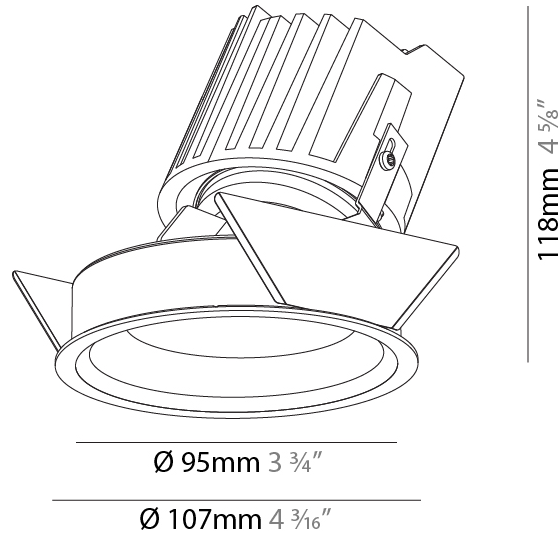

PHYSICAL

Shape: Round
Diameter (mm): 107
Diameter (in): 4 3/16
Height (mm): 118
Height (in): 4 5/8
Ceiling Thickness (mm): 10 / 12.5 / 15
Ceiling Thickness (in): 3/8 or 1/2 or 9/16
Min. Recessing Depth (mm): 140
Min. Recessing Depth (in): 5 1/2
Light Distribution: Adjustable / Asymmetric
Weight (kg): 0.473
Weight (lbs): 1.04
Fixture Finish: SSR / BKV / CWI / CRY / HAB / LAG / UFT / ITA / RUA / RUR / MIC / FTG / MYG / TWT / LOD / PUS / FRO / FUP / KIA / POP / BLS / SPG / MEY / GOH / GUM / CHC / COM / ABZ / JAG / OBR / MOS / ROR
Fixture Material: Aluminum Die Cast
Cut-out Measurements: 98mm / 3 7/8"

ELECTRICAL

Lamp Type: LED (Zhaga Standard)
Input Wattage (W): 16.5
Total Output Wattage (W): 14
Dimming: Tri-Mode (Non-Dimming and Phase Dimming (120Vac only) and 0-10V Dimming)
Driver Included: No
Driver Location: Recessed Housing
Driver Type: Constant Current - Universal
Driver Class: Class 2
Housing: See components
Input Voltage (V): 120 - 277
Constant Current (MA): 500

LED

Number of LEDs: 1
Color Temperature (°K): 2700 / 3000 / 3500 / 4000
Max. Delivered Lumen (lm): 1100 / 1140 / 1196 / 1220
Nominal Lumen (lm): 1386 / 1438 / 1511 / 1542
CRI: >90 CRI
Lamp Life (hrs): 50000

OPTICAL

Reflector: 20 / 40 / 60

RATINGS AND CERTIFICATIONS

Certified By: Certified for North American Standards
IP rating: IP20