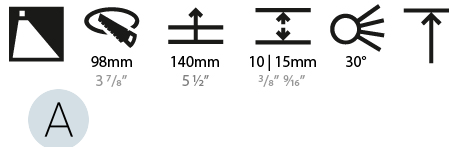

PHYSICAL

Shape: Round
Diameter (mm): 107
Diameter (in): 4 3/16
Height (mm): 118
Height (in): 4 5/8
Ceiling Thickness (mm): 10 / 12.5 / 15
Ceiling Thickness (in): 3/8 or 1/2 or 9/16
Min. Recessing Depth (mm): 140
Min. Recessing Depth (in): 5 1/2
Light Distribution: Adjustable / Asymmetric
Weight (kg): 0.473
Weight (lbs): 1.04
Fixture Finish: SSR / BKV / CWI / CRY / HAB / LAG / UFT / ITA / RUA / RUR / MIC / FTG / MYG / TWT / LOD / PUS / FRO / FUP / KIA / POP / BLS / SPG / MEY / GOH / GUM / CHC / COM / ABZ / JAG / OBR / MOS / ROR
Fixture Material: Aluminum Die Cast
Cut-out Measurements: 98mm / 3 7/8"

ELECTRICAL

Lamp Type: LED (Zhaga Standard)
Input Wattage (W): 16.5
Total Output Wattage (W): 14
Dimming: Tri-Mode (Non-Dimming and Phase Dimming (120Vac only) and 0-10V Dimming)
Driver Included: No
Driver Location: Recessed Housing
Driver Type: Constant Current - Universal
Driver Class: Class 2
Housing: See components
Input Voltage (V): 120 - 277
Constant Current (MA): 500

LED

Number of LEDs: 1
Color Temperature (°K): 2700 / 3000 / 3500 / 4000
Max. Delivered Lumen (lm): 1100 / 1140 / 1196 / 1220
Nominal Lumen (lm): 1386 / 1438 / 1511 / 1542
CRI: >90 CRI
Lamp Life (hrs): 50000

OPTICAL

Reflector: 20 / 40 / 60

RATINGS AND CERTIFICATIONS

Certified By: Certified for North American Standards
IP rating: IP20